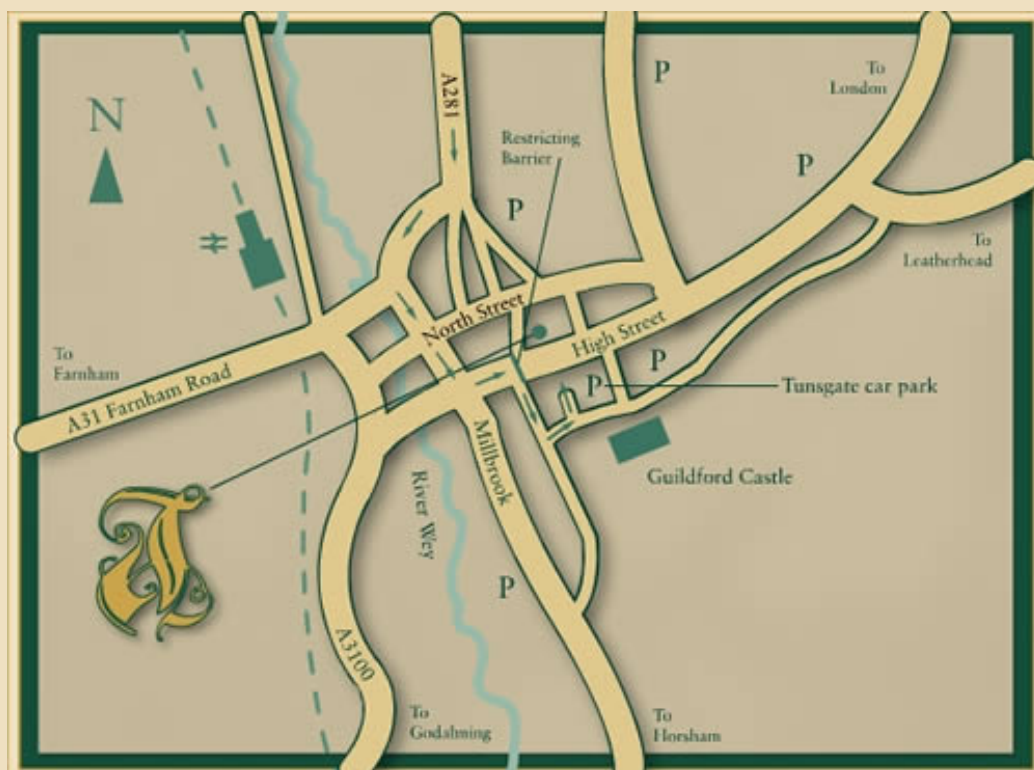

## BY RAIL

The Angel is located in the High Street which is a pedestrian area between 11.00 am and 5.30 pm.

If you intend arriving between these times please inform the hotel and we will arrange to meet you. The nearest carpark is Tunsgate, which is located on Castle Street.

Guildford is only 35 minutes by train from London Waterloo.

## BY ROAD

From the M25 take the A3 exit South West to Guildford.

Leave the A3 at the Guildford exit and turn left onto Stoke Road.

At York Road turn right and proceed to roundabout.

At roundabout turn left onto one way system and follow signs for A281 Horsham.

On leaving one way system turn first left at pedestrian crossing opposite Debenhams into High street.

Continue up High street and the Hotel will be found on the left hand side.

---

© 2006 The Angel Posting House & Livery, England